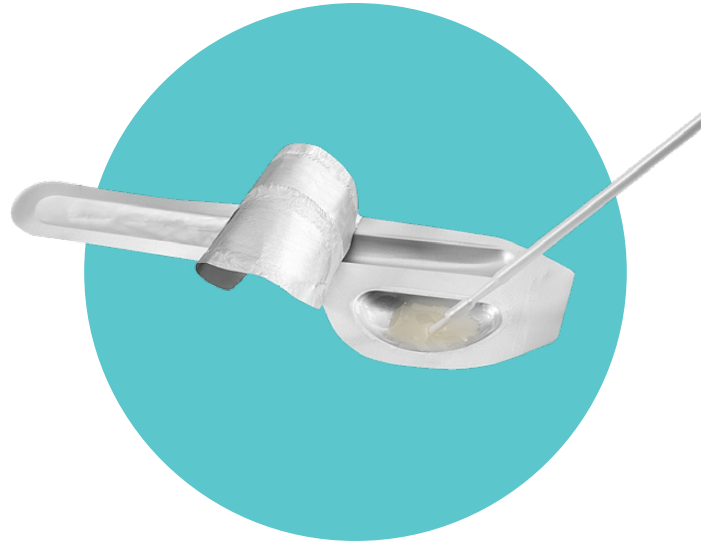

# Fluoride Varnishes

Fluoride application is an essential part of treatment for many patients, and we are proud to offer two convenient, easy-to-apply options for Fluoride Varnish.

## ProGuard™ Fluoride Varnish

ProGuard™ Fluoride Varnish is a convenient, easy-to-apply, single-dose fluoride varnish with minimal set-up and clean-up time, and smooth consistency. This fluoride varnish sets fast, even in the presence of saliva for easy application and dries to a clear finish for patient satisfaction. Available in mint and melon flavors.

## Sparkle V™ Fluoride Varnish

Sparkle V™ Fluoride Varnish with Xylitol is a convenient, easy-to-apply, single-dose fluoride varnish with minimal set-up and clean-up time, and smooth consistency. This fluoride varnish sets fast, even in the presence of saliva for easy application and dries to a clear finish for patient satisfaction. Sparkle V™ Fluoride Varnish is free of tree nuts, soy, milk, eggs, gluten, aspartame and saccharin. Available in bubblegum and mint flavors.